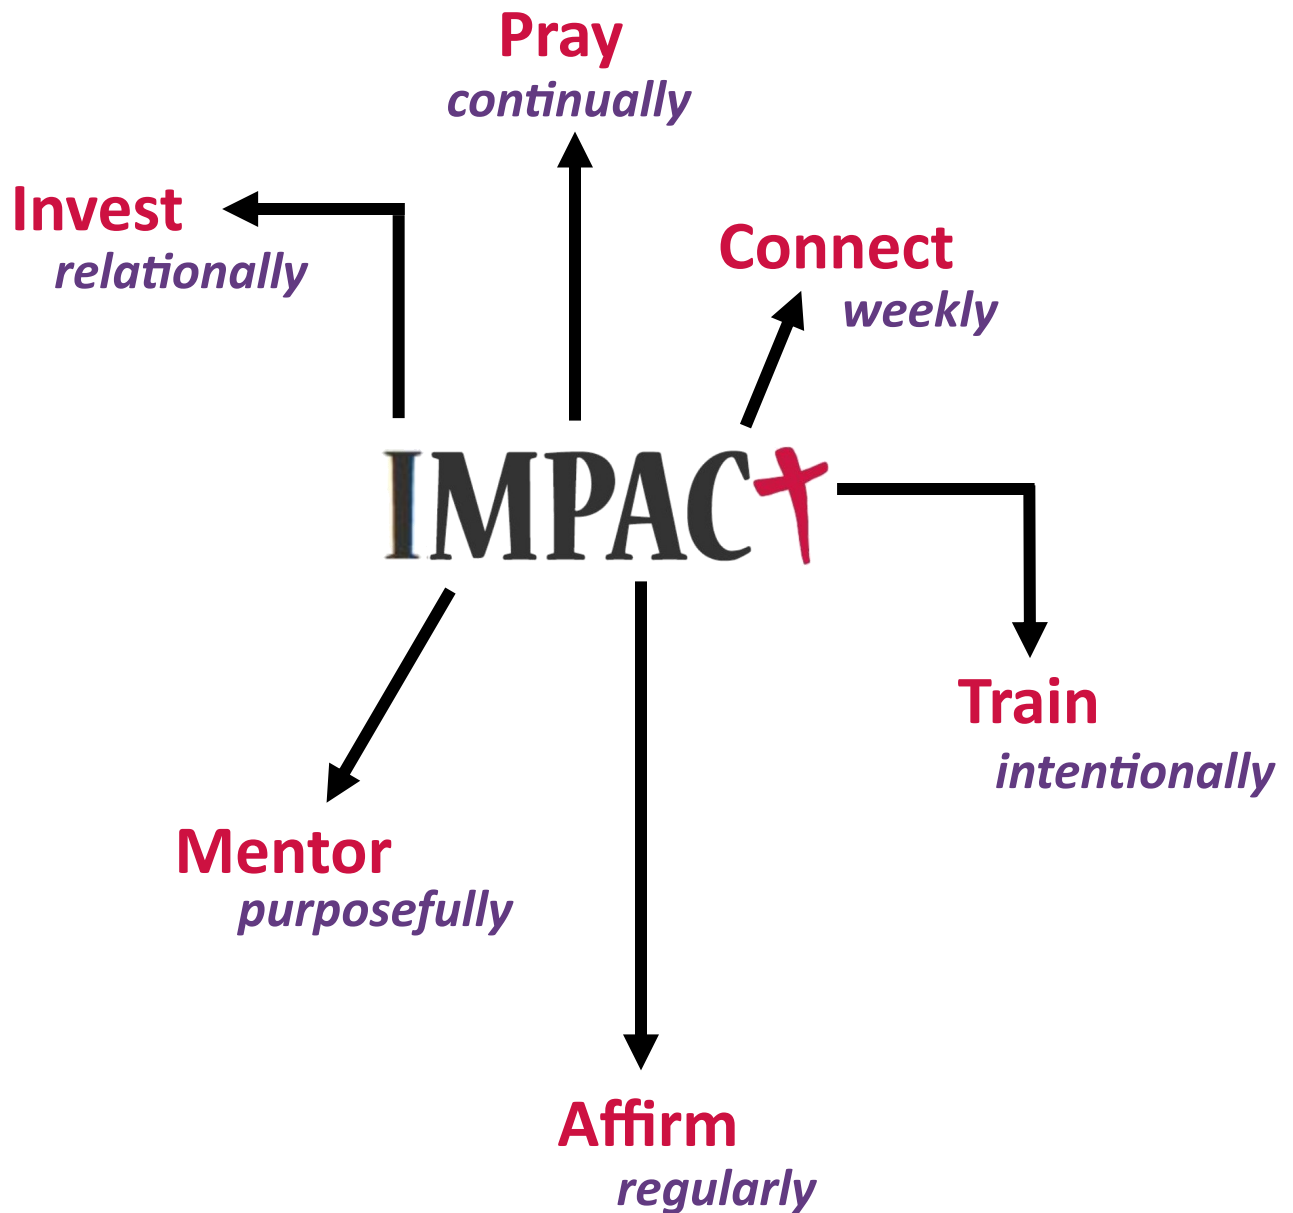

## Our Foundational Principles

1. See everyone's value
2. Invest relationally in others
3. Help everyone achieve their God-given potential
4. Require mutual contribution and participation
5. Respond with wisdom and discernment
6. Serve in ways that transform

# TOGETHER WE...

**IMPACT** is an integration of life skills classes with mentoring designed to empower change in the lives of participants; moving beyond the hand out to the hand up.

**IMPACT** Campus: Skyview Presbyterian Church, 251 E. Sterne Blvd, 80122